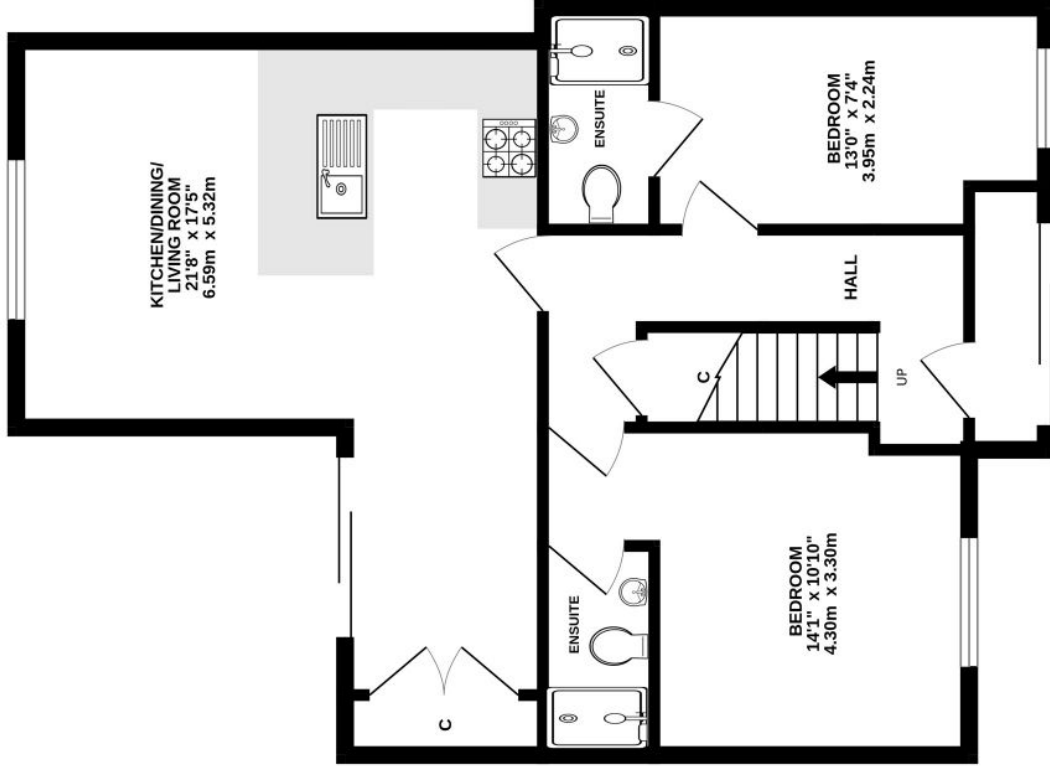

GROUND FLOOR
680 sq.ft. (63.2 sq.m.) approx.

1ST FLOOR
567 sq.ft. (52.7 sq.m.) approx.

TOTAL FLOOR AREA : 1247 sq.ft. (115.8 sq.m.) approx.
Made with Metropix ©2023