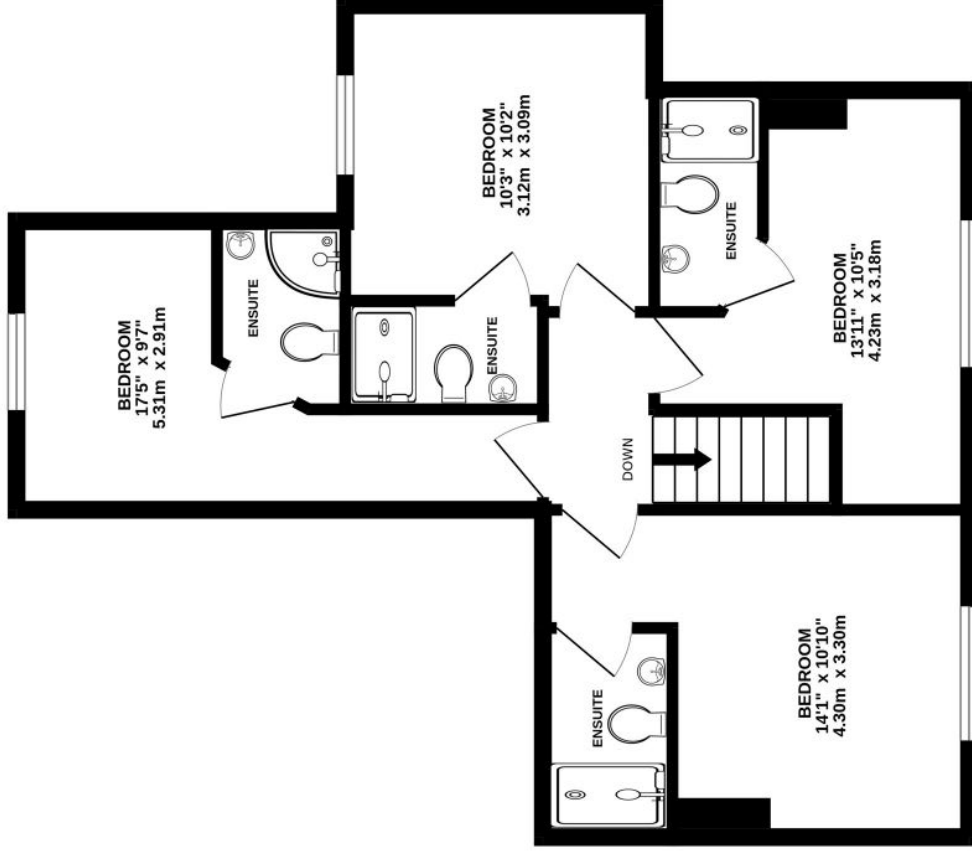

GROUND FLOOR
680 sq.ft. (63.2 sq.m.) approx.

1ST FLOOR
567 sq.ft. (52.7 sq.m.) approx.

TOTAL FLOOR AREA : 1247 sq.ft. (115.8 sq.m.) approx.
Made with Metropix ©2023